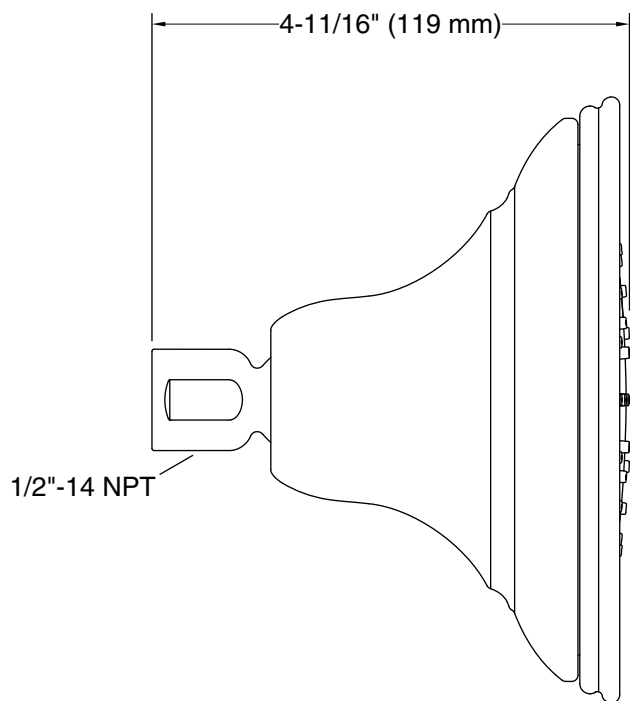

Features

- Optimized sprayface for maximum performance.
- MasterClean™ sprayface features an easy-to-clean surface that withstands mineral buildup.
- 5-15/16" (151 mm) diameter sprayface.
- 1.75 gpm (6.6 lpm) maximum flow rate.

Installation

- 1/2 -14 NPT connection.
- Shower arm and flange sold separately.

Recommended Products/Accessories

K-7397 Shower Arm and Flange
K-23723 Faucet cleaner

Codes/Standards

ASME A112.18.1/CSA B125.1
DOE - Energy Policy Act 1992
EPA WaterSense®
California Energy Commission (CEC)

Technical Information

All product dimensions are nominal.

Showerhead/Body Spray:

Rated maximum flow: 1.75 gal/min (6.6 l/min)

Pressure: 80 psi (5.5 bar)

Notes

For use with automatic compensating valves rated at 1.4 gal/min (5.3 l/min) or less.