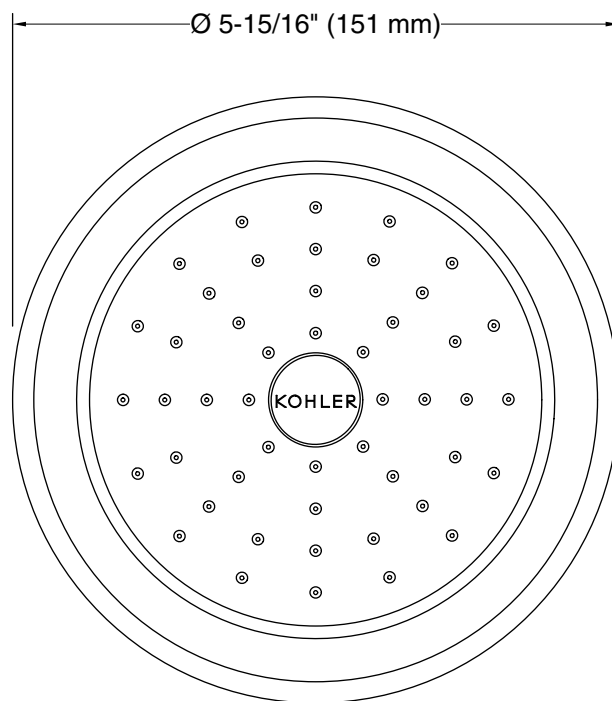

Technical Information

All product dimensions are nominal.

Showerhead/Body Spray:

Rated maximum flow: 1.75 gal/min (6.6 l/min)

Pressure: 80 psi (5.5 bar)

Notes

For use with automatic compensating valves rated at 1.4 gal/min (5.3 l/min) or less.

Install this product according to the installation instructions.